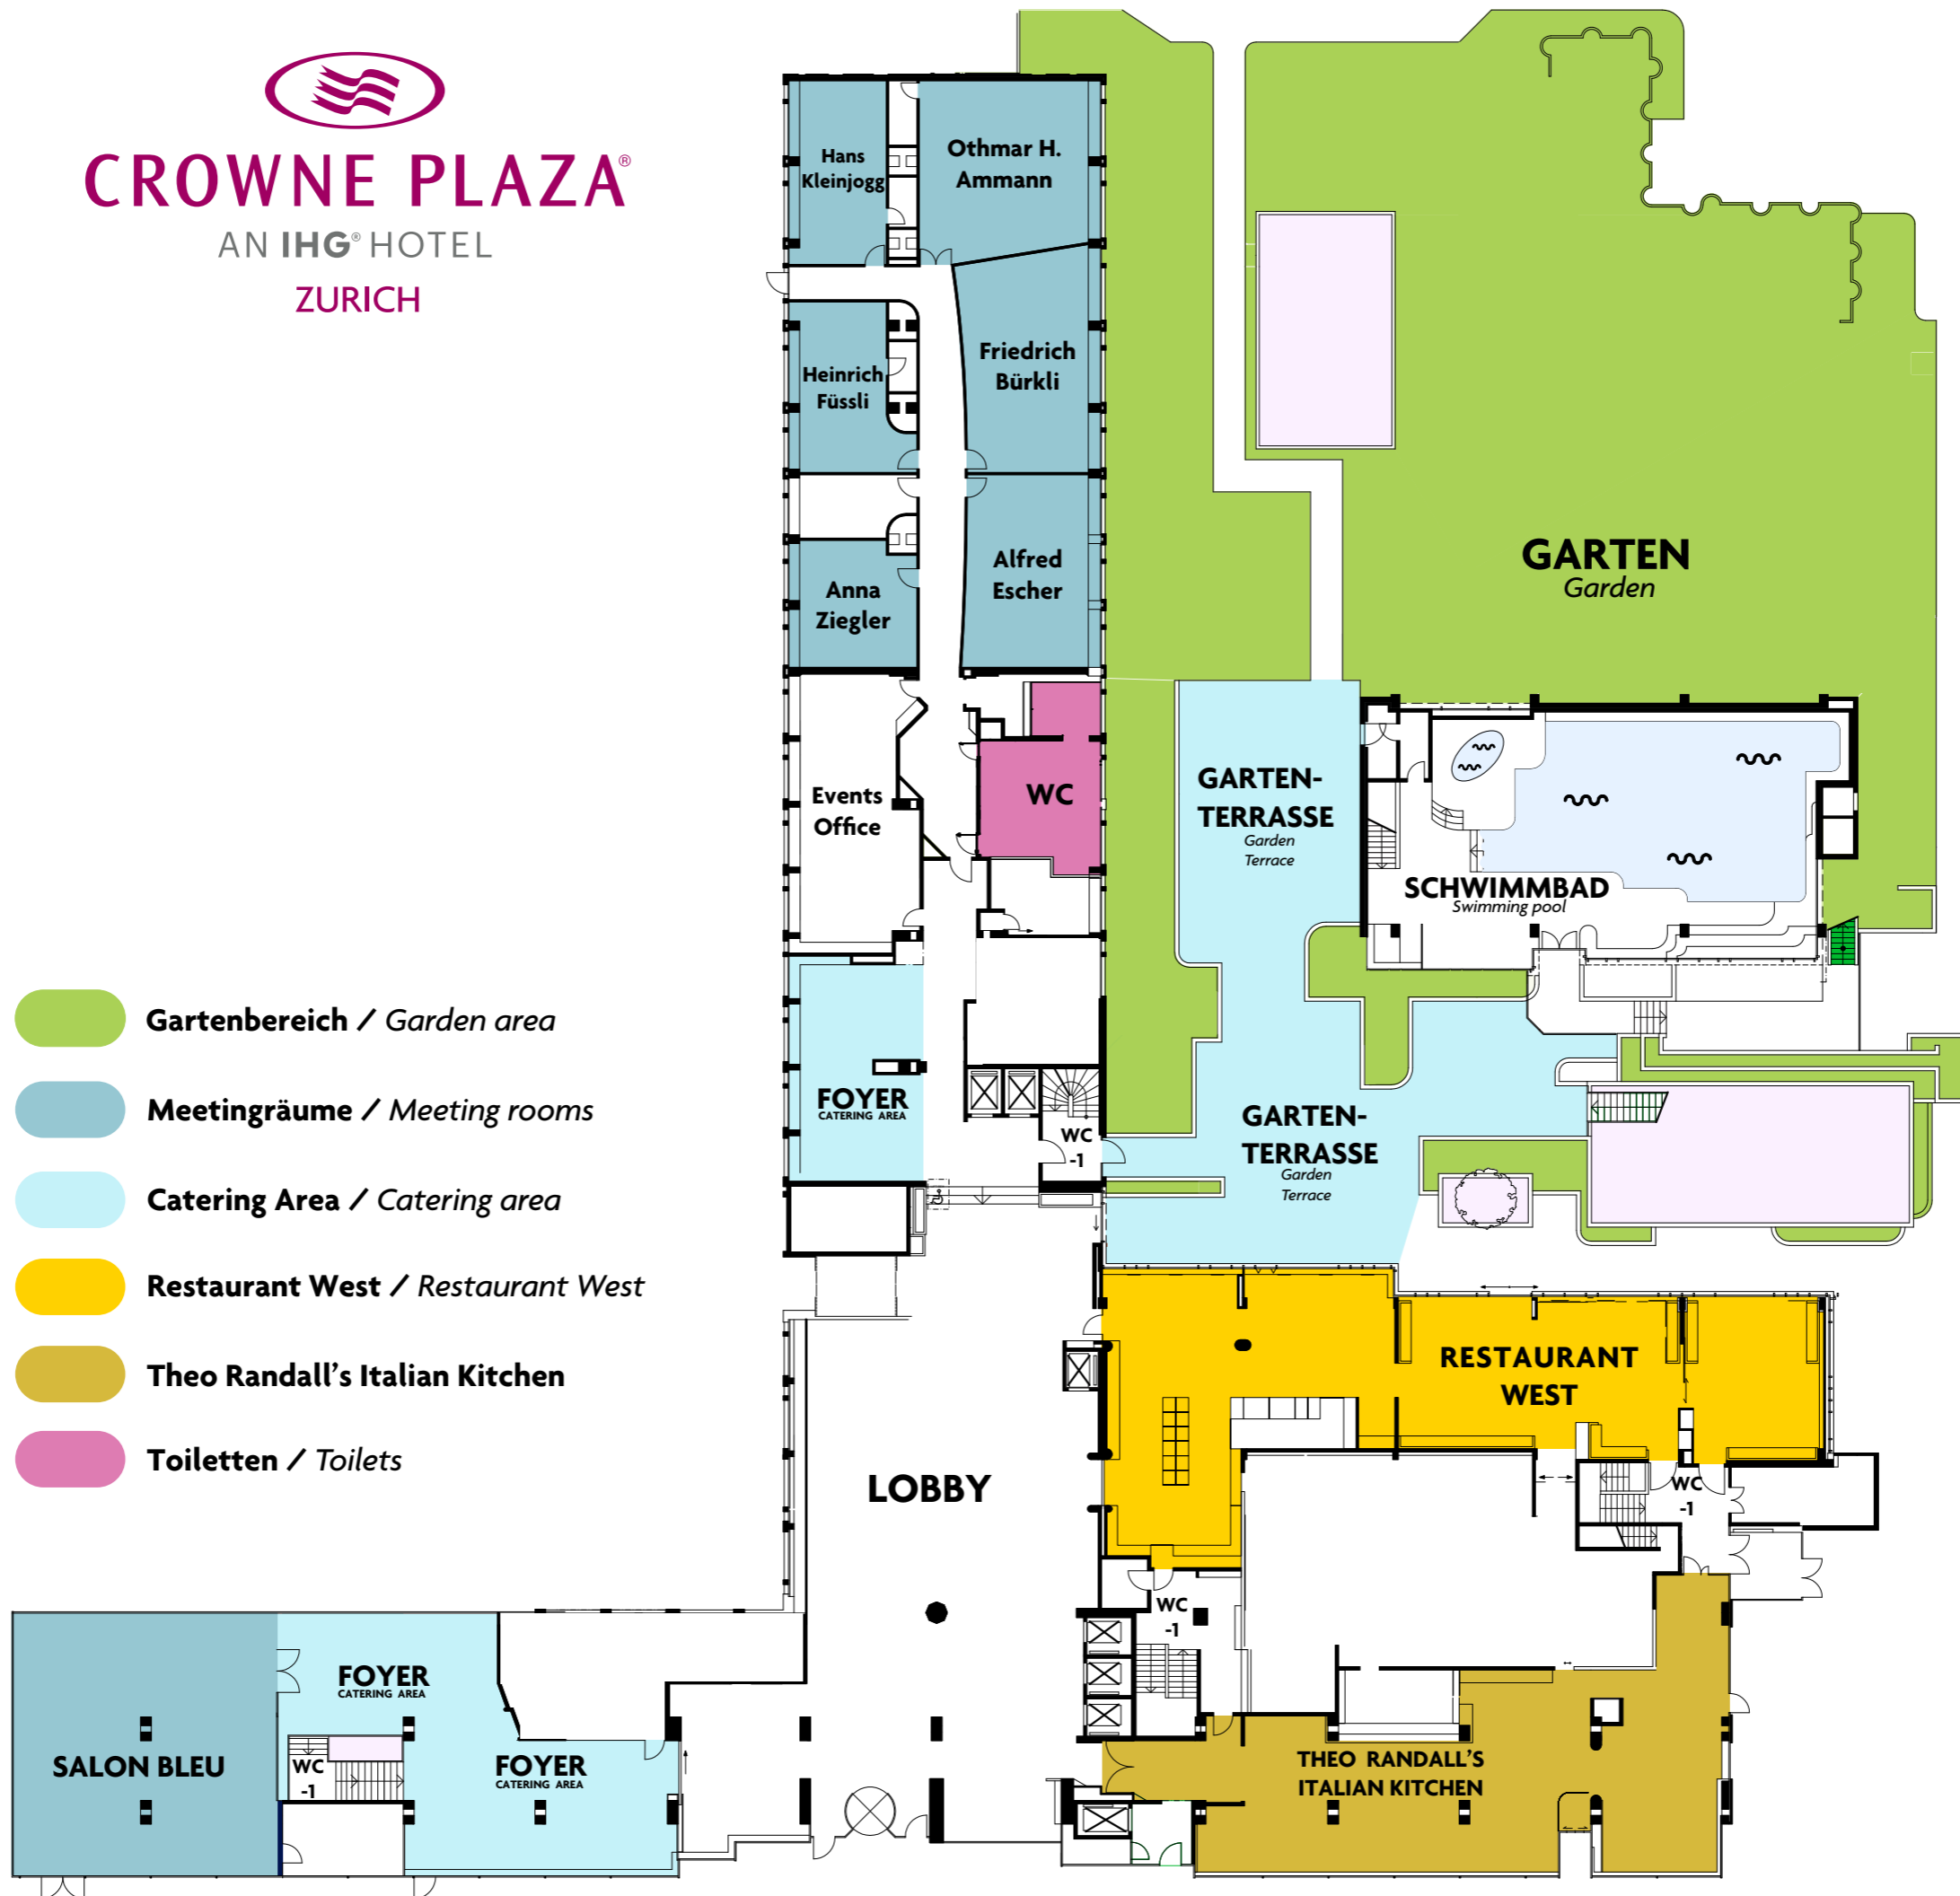

  
**CROWNE PLAZA**<sup>®</sup>  
 AN IHG<sup>®</sup> HOTEL  
 ZURICH

-  **Gartenbereich / Garden area**
-  **Meetingräume / Meeting rooms**
-  **Catering Area / Catering area**
-  **Restaurant West / Restaurant West**
-  **Theo Randall's Italian Kitchen**
-  **Toiletten / Toilets**

**Untergeschoss / Underground level**

- Verbindung EG / Connection to ground floor**
- Meetingräume / Meeting rooms**
- Catering Area / Catering area**
- Holmes Place - Fitness & SPA**
- Toiletten / Toilets**
- Parking Verbindung / Connection to parking area**